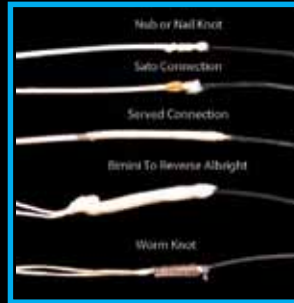

Braid to Leader Connections Which do you want going through your guides?

Independent testing confirms, Toro Tamer is:
The New Best in Class Spliceable Braid
Available in 20, 30, 40, 50, 60, 80, 100 & 130# tests

Toro Tamer Super Braid 16 Strand Hollow Core

Superior performance for knotless in-line rigging,
virtually 100% knot strength and smooth
transitions from braid to leader

"Solid" 4 & 8 Strand, 12 & 16 Strand Hollow Available
www.TOROTAMER.com
Huntington Beach CA

Toro Tamer

New Offshore and Inshore Lures!

POPPERS

3 sizes 5 patterns
- all terrific!

SWIMMERS

5 sizes and 5
patterns - unique
design & highly
effective!

Braid **RIGGING NEEDLES**
and Kits
-New designs and
industry leading
values!

...and you thought all we made was braid.

Toro Tamer, LLC
Huntington Beach, CA
714-841-9429
www.TOROTAMER.com

Please contact us for dealers in your area.

Toro Tamer Super Braid and more...!

Rigging Needle Kits for Hollow Core Super Braid!

We've got the best
points! Our highly
polished points
are easier to use,
and our kits are
better values than any other on
the market. Kits starting at only
$60, individual needles at $10!